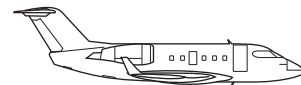

Corporate jets