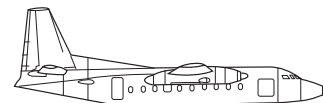

Regional airliners