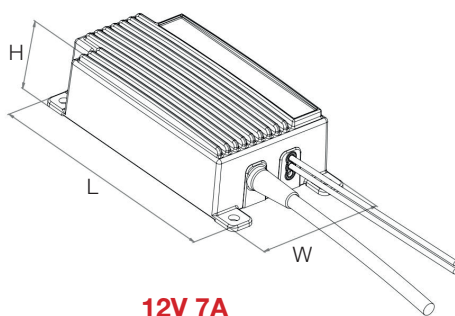

Outline Drawings

EnerSys World Headquarters
2366 Bernville Road, Reading,
PA 19605, USA
Tel: +1-610-208-1991 /
+1-800-538-3627

EnerSys EMEA
EH Europe GmbH,
Baarerstrasse 18,
6300 Zug
Switzerland

EnerSys Asia
152 Beach Road,
Gateway East Building #11-03,
Singapore 189721
Tel: +65 6508 1780

Contact: