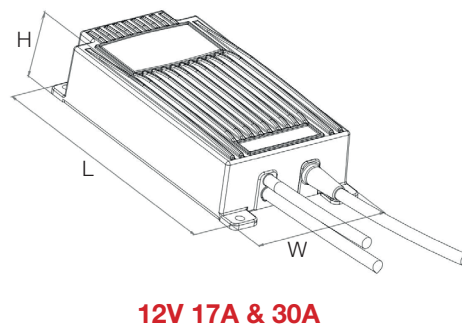

Outline Drawings

EnerSys World Headquarters
2366 Bernville Road, Reading,
PA 19605, USA
Tel: +1-610-208-1991 /
+1-800-538-3627

EnerSys EMEA
EH Europe GmbH,
Baarerstrasse 18,
6300 Zug
Switzerland

EnerSys Asia
152 Beach Road,
Gateway East Building #11-03,
Singapore 189721
Tel: +65 6508 1780

Contact: